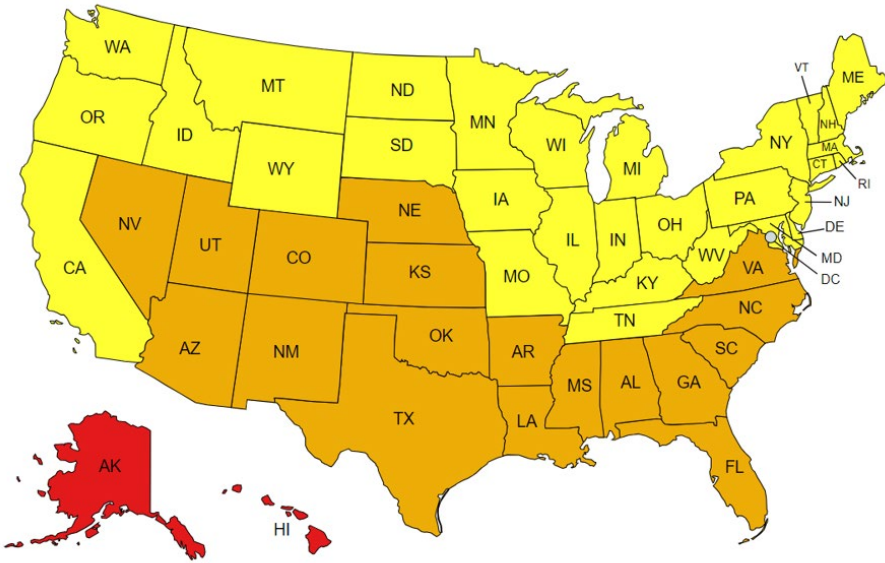

**ARMOR RESEARCH COMPANY SALES TERRITORY MAP**

**OCONUS**  
**ARC Corporate**  
**Info@ArmorResearchCo.com**  
**424-252-6760**

Hawaii | Alaska

**CONUS Region 2**  
**George Chavez**  
**GChavez@ArmorResearchCo.com**  
**210-416-7790**

**CONUS Region 1**  
**James Nunley**  
**JNunley@ArmorResearchCo.com**  
**951-206-8611**

Texas	Arkansas
Louisiana	Mississippi
Alabama	Georgia
Florida	North Carolina
South Carolina	Virginia
Oklahoma	Kansas
Nebraska	Colorado
New Mexico	Arizona
Utah	Nevada

Indiana	Iowa
Minnesota	Illinois
Maryland	New Hampshire
Delaware	New York
Maine	Rhode Island
Vermont	Massachusetts
Indiana	Michigan
Ohio	Pennsylvania
New Jersey	Connecticut
DC	Tennessee
Missouri	Kentucky
Wisconsin	North Dakota
South Dakota	Wyoming
Montana	Idaho
Washington	Oregon